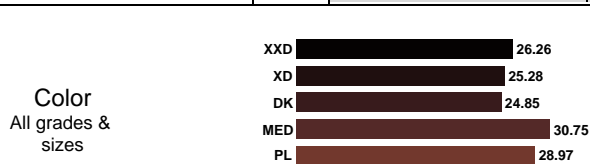

Color All grades & sizes	BLK	18.18	Clarity All grades & sizes
	XXD	18.04	
	XD	18.55	
	DK	21.84	

AUCTION REPORT

JULY 2018

Price breakdown EU (rate 0.852)

MAHOGANY MINK MALE	Size	Grades	NAPS				
			1X XSN	1 SN	2 SMN	3 MN	4 LN
Offered Sales % Top	732 100% 40.90	4X0 Gold Silver Bronze Nap Average VSA VSB	34.08 38.34 - 36.83 - -	40.47 - - 40.47 - -	- - - - - -	- - - - - -	- - - - - -
Offered Sales % Top	11,474 100% 34.93	000 Gold Silver Bronze Nap Average VSA VSB	32.38 32.52 - 32.49 - -	31.57 30.95 - 31.34 - -	- 25.27 - 25.27 - -	- - - - - -	- - 23.86 23.86 - 23.86
Offered Sales % Top	27,130 67% 30.67	00 Gold Silver Bronze Nap Average VSA VSB	30.26 28.97 - 30.10 - -	26.78 26.40 - 26.62 - -	24.71 22.15 - 24.50 - -	- - - - - -	- - 18.74 18.74 - -
Offered Sales % Top	6,306 96% 25.56	0 Gold Silver Bronze Nap Average VSA VSB	25.56 23.86 - 25.34 - -	21.44 - - 21.44 - -	17.04 17.76 - 17.26 - -	16.19 - - 16.19 - -	- - - - - -
Offered Sales % Top	2,891 37% 20.45	1 Gold Silver Bronze Nap Average VSA VSB	- - - - - -	20.08 - - 20.08 - -	- - - - - -	- - - - - -	11.08 - - 11.08 - -
Offered Sales % Top	48,533 77% 40.90	All Sizes Offered Sales % Nap Average	2,567 86% 31.35	24,187 98% 28.44	19,522 54% 21.23	1,319 20% 16.19	938 100% 18.60