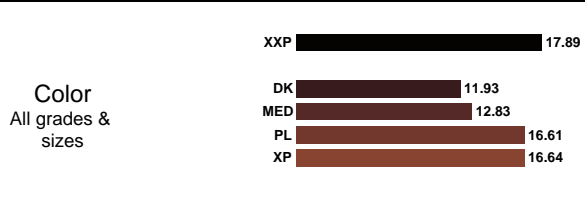

AUCTION REPORT

JULY 2018

Price breakdown EU (rate 0.852)

PASTEL MINK FEMALE	Size	Grades	NAPS					
			1X XSN	1 SN	2 SMN	3 MN	4 LN	
Offered Sales % Top	1,481 41% 23.00	00	Gold Silver Bronze Nap Average VSA VSB	- - - - - -	23.00 - - 23.00 - -	- - - - 17.04 -	- - - - - -	- - - - - -
Offered Sales % Top	8,153 65% 23.00	0	Gold Silver Bronze Nap Average VSA VSB	20.45 - - 20.45 - -	- - - - - -	19.06 - - 19.06 17.89 -	12.35 14.07 - 13.47 - -	- - - - - -
Offered Sales % Top	15,594 53% 22.15	1	Gold Silver Bronze Nap Average VSA VSB	17.89 - - 17.89 - -	22.15 18.98 - 20.91 - -	18.67 12.58 - 17.17 - -	10.65 12.78 - 11.14 - -	- - - - - -
Offered Sales % Top	18,552 70% 21.30	2	Gold Silver Bronze Nap Average VSA VSB	- - - - - -	19.13 - - 19.13 - -	14.53 - - 14.53 - -	9.73 9.37 - 9.71 - -	10.22 - - 10.22 - -
Offered Sales % Top	43,780 62% 23.00	All Sizes	Offered Sales % Nap Average	800 62% 19.06	10,681 48% 19.70	22,413 53% 17.06	7,673 98% 10.64	2,213 100% 10.22