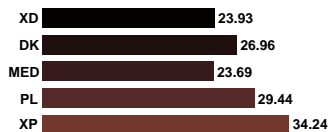

Price breakdown EU (rate 0.852)

SILVERBLUE MINK MALE	Size	Grades	NAPS					
			1X XSN	1 SN	2 SMN	3 MN	4 LN	
Offered Sales % Top	7,832 100% 40.04	5X0	Gold	-	36.39	32.38	32.38	-
			Silver	37.49	36.50	31.52	30.67	-
			Bronze	34.08	31.52	-	-	-
			Nap Average	36.30	36.03	32.13	31.63	-
			VSA	-	-	31.33	-	-
			VSB	-	-	-	-	-
Offered Sales % Top	5,872 96% 39.19	4X0	Gold	37.74	36.64	31.52	-	27.26
			Silver	31.52	31.20	27.26	27.75	25.56
			Bronze	-	-	-	-	-
			Nap Average	35.19	33.07	28.20	27.75	26.38
			VSA	-	30.67	27.54	27.09	-
			VSB	-	-	-	-	-
Offered Sales % Top	16,281 75% 32.38	000	Gold	29.81	31.60	26.48	24.45	23.86
			Silver	26.80	27.26	24.40	23.86	22.81
			Bronze	-	-	-	-	-
			Nap Average	29.55	30.19	25.82	24.30	23.37
			VSA	27.26	23.86	24.12	22.39	-
			VSB	-	-	-	-	-
Offered Sales % Top	4,464 100% 26.41	00	Gold	26.41	23.25	20.45	19.60	-
			Silver	21.73	21.12	18.66	-	-
			Bronze	-	-	-	-	-
			Nap Average	22.88	22.47	19.74	19.60	-
			VSA	20.45	-	-	-	-
			VSB	-	-	-	-	-
Offered Sales % Top	2,568 100% 19.60	0	Gold	-	19.44	17.27	-	-
			Silver	17.89	17.48	15.77	-	-
			Bronze	-	15.51	-	-	-
			Nap Average	17.89	17.81	16.22	-	-
			VSA	-	-	-	-	-
			VSB	-	-	-	-	-
Offered Sales % Top	2,154 100% 14.06	1	Gold	-	-	-	11.75	-
			Silver	-	14.06	12.67	10.22	-
			Bronze	-	-	-	-	-
			Nap Average	-	14.06	12.67	10.65	-
			VSA	-	11.93	-	-	-
			VSB	-	-	-	-	-
Offered Sales % Top	39,171 89% 40.04	All Sizes	Offered	3,231	14,299	11,868	7,325	2,448
			Sales %	88%	88%	97%	87%	68%
			Nap Average	29.85	30.03	24.13	22.20	24.30

Color
All grades &
sizes