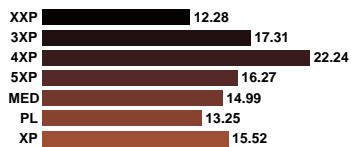

Price breakdown US$

PEARL MINK FEMALE	Size	Grades	NAPS					
			1X XSN	1 SN	2 SMN	3 MN	4 LN	
Offered Sales % Top	4,551 100% 28.00	00	Gold Silver Bronze Nap Average VSA VSB	25.08 25.67 - 25.55 - -	26.02 25.00 - 25.46 24.35 -	22.17 22.00 - 22.09 22.00 -	- - - - - -	- - - - - -
Offered Sales % Top	9,449 95% 27.00	0	Gold Silver Bronze Nap Average VSA VSB	24.34 21.50 - 23.35 22.59 -	24.90 21.00 - 24.60 21.50 -	19.92 - - 19.92 18.83 -	- 15.94 - 15.94 16.50 -	- - - - - 15.69
Offered Sales % Top	10,558 92% 22.00	1	Gold Silver Bronze Nap Average VSA VSB	19.64 17.50 - 19.31 - -	21.01 18.53 - 19.25 21.49 -	17.00 16.70 - 16.79 16.34 -	16.80 14.39 - 15.17 13.22 -	- - - - - 12.25
Offered Sales % Top	13,971 95% 17.00	2	Gold Silver Bronze Nap Average VSA VSB	16.70 - - 16.70 - -	15.68 15.00 - 15.23 - -	15.28 14.37 - 15.03 13.00 -	12.70 12.52 - 12.62 11.19 -	- - - - - 10.38
Offered Sales % Top	12,338 100% 12.00	3	Gold Silver Bronze Nap Average VSA VSB	- - - - - -	- 12.00 - 12.00 - -	11.50 11.40 - 11.43 9.83 -	9.50 9.95 - 9.90 8.80 -	- 9.50 - 9.50 - 7.82
Offered Sales % Top	50,867 96% 28.00	All Sizes	Offered Sales % Nap Average	3,121 100% 21.80	11,203 97% 21.90	14,118 97% 15.54	16,693 93% 11.83	5,732 100% 10.15

Color
All grades &
sizes