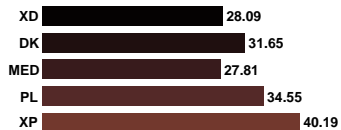

Price breakdown US$

SILVERBLUE MINK MALE	Size	Grades	NAPS					
			1X XSN	1 SN	2 SMN	3 MN	4 LN	
Offered Sales % Top	7,832 100% 47.00	5X0	Gold	-	42.71	38.00	38.00	-
			Silver	44.00	42.84	37.00	36.00	-
			Bronze	40.00	37.00	-	-	-
			Nap Average	42.61	42.29	37.71	37.12	-
			VSA	-	-	36.77	-	-
			VSB	-	-	-	-	-
Offered Sales % Top	5,872 96% 46.00	4X0	Gold	44.30	43.00	37.00	-	32.00
			Silver	37.00	36.62	32.00	32.57	30.00
			Bronze	-	-	-	-	-
			Nap Average	41.30	38.82	33.10	32.57	30.96
			VSA	-	36.00	32.33	31.79	-
			VSB	-	-	-	-	-
Offered Sales % Top	16,281 75% 38.00	000	Gold	34.99	37.09	31.08	28.70	28.00
			Silver	31.46	32.00	28.64	28.00	26.77
			Bronze	-	-	-	-	-
			Nap Average	34.69	35.44	30.31	28.52	27.43
			VSA	32.00	28.00	28.32	26.28	-
			VSB	-	-	-	-	-
Offered Sales % Top	4,464 100% 31.00	00	Gold	31.00	27.29	24.00	23.00	-
			Silver	25.51	24.78	21.91	-	-
			Bronze	-	-	-	-	-
			Nap Average	26.85	26.38	23.17	23.00	-
			VSA	24.00	-	-	-	-
			VSB	-	-	-	-	-
Offered Sales % Top	2,568 100% 23.00	0	Gold	-	22.82	20.27	-	-
			Silver	21.00	20.52	18.50	-	-
			Bronze	-	18.20	-	-	-
			Nap Average	21.00	20.90	19.04	-	-
			VSA	-	-	-	-	-
			VSB	-	-	-	-	-
Offered Sales % Top	2,154 100% 16.50	1	Gold	-	-	-	13.79	-
			Silver	-	16.50	14.87	12.00	-
			Bronze	-	-	-	-	-
			Nap Average	-	16.50	14.87	12.50	-
			VSA	-	14.00	-	-	-
			VSB	-	-	-	-	-
Offered Sales % Top	39,171 89% 47.00	All Sizes	Offered	3,231	14,299	11,868	7,325	2,448
			Sales %	88%	88%	97%	87%	68%
			Nap Average	35.04	35.25	28.32	26.05	28.53

Color
All grades &
sizes