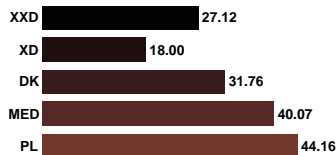

Color
All grades &
sizes

Clarity
All grades
& sizes

AUCTION REPORT

MAY 2018

Price breakdown US\$

SAPPHIRE MINK FEMALE	Size	Grades	NAPS					
			1X XSN	1 SN	2 SMN	3 MN	4 LN	
Offered Sales % Top	86 0% 0.00	00	Gold Silver Bronze Nap Average VSA VSB	- - - - - -	- - - - - -	- - - - - -	- - - - - -	- - - - - -
Offered Sales % Top	6,060 61% 45.00	0	Gold Silver Bronze Nap Average VSA VSB	- - - - - -	42.81 31.55 - 41.03 - -	- - - - - -	- - - - - -	- - - - - -
Offered Sales % Top	7,471 86% 46.00	1	Gold Silver Bronze Nap Average VSA VSB	- - - - - -	41.35 25.73 - 37.25 - -	27.00 19.86 - 23.11 - -	20.00 - - 20.00 - -	- - - - - -
Offered Sales % Top	3,001 72% 34.00	2	Gold Silver Bronze Nap Average VSA VSB	- - - - - -	32.61 19.00 - 25.88 - -	21.00 17.97 - 18.93 - -	17.00 - - 17.00 - -	- - - - - -
Offered Sales % Top	420 60% 14.50	3	Gold Silver Bronze Nap Average VSA VSB	- - - - - -	- - - - - -	- 14.35 - 14.35 - -	- - - - - -	- - - - - -
Offered Sales % Top	17,038 73% 46.00	All Sizes	Offered Sales % Nap Average	435 0% -	12,692 81% 37.05	3,020 65% 20.68	891 36% 18.39	- - -

Color
All grades & sizes

Clarity
All grades & sizes