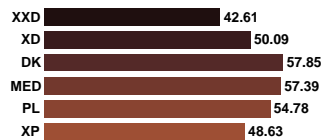

Price breakdown US$

BLUE IRIS MINK MALE	Size	Grades	NAPS				
			1X XSN	1 SN	2 SMN	3 MN	4 LN
Offered Sales % Top	249 100% 66.00	5X0 Gold Silver Bronze Nap Average VSA VSB	- - - - - -	65.42 - - 65.42 - -	58.00 - - 58.00 - -	- - - - - -	- - - - - -
Offered Sales % Top	4,389 99% 65.00	4X0 Gold Silver Bronze Nap Average VSA VSB	60.56 - - 60.56 - -	62.73 60.09 - 62.35 - -	60.52 49.00 - 59.81 - -	- - - - - -	- - - - - -
Offered Sales % Top	10,642 92% 63.00	000 Gold Silver Bronze Nap Average VSA VSB	58.88 - - 58.88 - -	60.39 57.57 - 60.01 - -	54.86 45.38 - 52.10 - -	42.00 - - 42.00 - -	- - - - - -
Offered Sales % Top	6,953 86% 56.00	00 Gold Silver Bronze Nap Average VSA VSB	50.16 - - 50.16 - -	52.97 50.15 - 52.43 - -	47.01 41.02 - 45.26 - -	40.00 - - 40.00 - -	- - - - - -
Offered Sales % Top	1,765 62% 47.00	0 Gold Silver Bronze Nap Average VSA VSB	- - - - - -	43.86 - - 43.86 - -	41.71 31.46 - 39.75 - -	- - - - - -	- - - - - -
Offered Sales % Top	23,998 90% 66.00	All Sizes Offered Sales % Nap Average	1,104 94% 56.11	12,775 100% 59.21	8,737 85% 48.47	1,382 19% 40.76	- - -

Color
All grades &
sizes