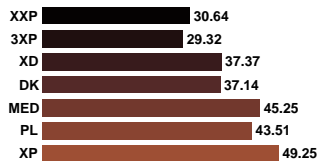

Price breakdown US$

PASTEL MINK MALE	Size	Grades	NAPS				
			1X XSN	1 SN	2 SMN	3 MN	4 LN
Offered Sales % Top	6,384 99% 65.00	5X0 Gold Silver Bronze Nap Average VSA VSB	- - - - - -	58.15 52.51 - 57.26 - -	52.52 48.79 - 51.45 - -	- 38.00 - 38.00 - -	- - - - - -
Offered Sales % Top	26,110 92% 61.00	4X0 Gold Silver Bronze Nap Average VSA VSB	47.15 45.00 - 46.53 - -	52.74 46.50 - 51.74 - -	48.88 43.34 - 47.23 - -	- 33.13 - 33.13 - -	- - - - - -
Offered Sales % Top	29,321 74% 55.00	000 Gold Silver Bronze Nap Average VSA VSB	40.86 39.00 - 40.01 - -	47.23 40.35 - 45.89 - -	44.34 37.91 - 42.46 - -	38.78 31.00 - 36.46 - -	- - - - - -
Offered Sales % Top	25,065 54% 44.00	00 Gold Silver Bronze Nap Average VSA VSB	33.50 - - 33.50 - -	36.45 32.63 - 35.79 - -	33.05 31.06 - 32.27 - -	31.74 21.87 - 29.87 - -	- - - - - -
Offered Sales % Top	9,909 49% 29.00	0 Gold Silver Bronze Nap Average VSA VSB	28.00 - - 28.00 - -	25.99 - - 25.99 - -	27.62 23.77 - 25.48 - -	24.15 21.00 - 23.84 - -	25.00 - - 25.00 - -
Offered Sales % Top	1,788 15% 24.00	1 Gold Silver Bronze Nap Average VSA VSB	- - - - - -	24.00 - - 24.00 - -	- 18.50 - 18.50 - -	- - - - - -	- - - - - -
Offered Sales % Top	98,577 72% 65.00	All Sizes Offered Sales % Nap Average	1,965 85% 39.33	38,706 86% 47.82	34,036 84% 41.74	18,536 36% 28.95	5,334 5% 25.00

Color
All grades &
sizes