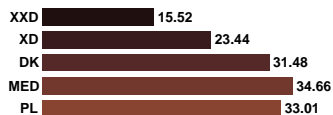

Price breakdown US$

BLUE IRIS MINK FEMALE	Size	Grades	NAPS					
			1X XSN	1 SN	2 SMN	3 MN	4 LN	
Offered Sales % Top	972 69% 42.00	00	Gold	-	-	41.48	-	-
			Silver	-	30.00	-	-	-
			Bronze	-	-	-	-	-
			Nap Average	-	30.00	41.48	-	-
			VSA	-	-	-	-	-
			VSB	-	-	-	-	-
Offered Sales % Top	9,308 62% 38.00	0	Gold	31.00	36.69	34.36	-	-
			Silver	-	27.49	26.00	-	-
			Bronze	-	-	-	-	-
			Nap Average	31.00	35.46	30.97	-	-
			VSA	-	-	-	-	-
			VSB	-	-	-	-	-
Offered Sales % Top	19,386 61% 41.00	1	Gold	-	38.21	36.26	22.57	-
			Silver	-	24.16	23.62	-	-
			Bronze	-	-	-	-	-
			Nap Average	-	36.45	33.80	22.57	-
			VSA	-	-	-	-	-
			VSB	-	-	-	-	-
Offered Sales % Top	8,341 39% 35.00	2	Gold	-	33.08	29.44	18.50	-
			Silver	-	22.00	19.00	-	-
			Bronze	-	-	-	-	-
			Nap Average	-	31.56	24.41	18.50	-
			VSA	-	-	-	-	-
			VSB	-	-	-	-	-
Offered Sales % Top	1,736 100% 19.00	3	Gold	-	-	16.82	14.00	-
			Silver	-	-	16.00	-	-
			Bronze	-	-	-	-	-
			Nap Average	-	-	16.59	14.00	-
			VSA	-	-	-	-	-
			VSB	-	-	-	-	-
Offered Sales % Top	39,743 58% 42.00	All Sizes	Offered	463	13,894	18,636	6,750	-
			Sales %	19%	92%	39%	46%	-
			Nap Average	31.00	35.69	29.11	19.95	-

Color
All grades & sizes