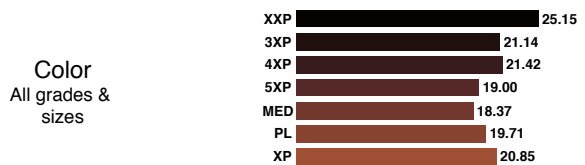

AUCTION REPORT

MAY 2018

Price breakdown US$

PEARL MINK FEMALE	Size	Grades	NAPS					
			1X XSN	1 SN	2 SMN	3 MN	4 LN	
Offered Sales % Top	9,728 57% 32.00	00	Gold	-	30.81	-	-	-
			Silver	29.00	27.00	23.81	-	-
			Bronze	-	23.00	22.00	-	-
			Nap Average	29.00	26.36	23.52	-	-
			VSA	-	26.75	22.36	-	-
			VSB	-	-	-	-	-
Offered Sales % Top	28,251 63% 28.00	0	Gold	27.51	26.76	24.10	-	-
			Silver	25.00	23.55	21.00	-	-
			Bronze	-	21.57	20.00	-	18.00
			Nap Average	26.20	25.92	22.86	-	18.00
			VSA	24.00	23.00	21.00	19.00	-
			VSB	-	-	-	-	-
Offered Sales % Top	39,661 73% 27.00	1	Gold	21.76	21.97	23.66	21.00	-
			Silver	20.44	20.00	18.46	17.45	-
			Bronze	-	18.00	17.68	-	16.00
			Nap Average	21.43	21.73	21.16	18.49	16.00
			VSA	20.00	19.96	-	18.00	-
			VSB	-	-	-	-	-
Offered Sales % Top	26,681 48% 23.00	2	Gold	-	19.07	18.04	17.00	-
			Silver	17.00	16.87	16.00	-	15.00
			Bronze	-	-	15.00	-	13.00
			Nap Average	17.00	18.65	16.79	17.00	13.89
			VSA	-	16.44	15.91	-	-
			VSB	-	-	-	-	-
Offered Sales % Top	13,969 39% 15.00	3	Gold	-	-	14.00	-	-
			Silver	-	15.00	13.37	-	12.50
			Bronze	-	-	11.50	-	11.13
			Nap Average	-	15.00	13.15	-	11.26
			VSA	-	14.00	14.00	-	-
			VSB	-	-	-	-	-
Offered Sales % Top	118,290 62% 32.00	All Sizes	Offered	8,032	52,124	31,039	16,998	10,097
			Sales %	61%	79%	57%	14%	43%
			Nap Average	22.20	22.02	20.10	18.37	13.89