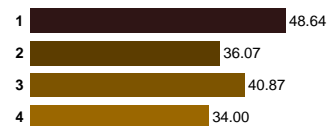

Clarity
All grades
& sizes