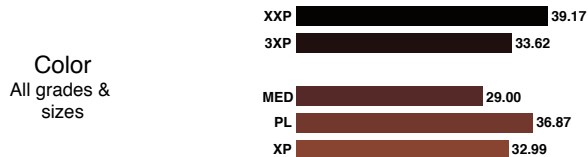

AUCTION REPORT

MAY 2018

Price breakdown US$

PEARL MINK MALE	Size	Grades	NAPS				
			1X XSN	1 SN	2 SMN	3 MN	4 LN
Offered Sales % Top	5,979 33% 47.00	5X0 Gold Silver Bronze Nap Average VSA VSB	- - 45.00 45.00 - -	- 47.00 45.67 46.53 - -	44.26 44.38 42.00 43.85 42.00 -	- - - - - -	- - - - - -
Offered Sales % Top	20,285 31% 47.00	4X0 Gold Silver Bronze Nap Average VSA VSB	47.00 43.97 41.00 45.01 - -	46.00 44.00 41.00 45.21 - -	- 39.31 37.00 38.86 - -	41.00 38.00 - 38.59 - -	- - - - - -
Offered Sales % Top	49,225 33% 40.00	000 Gold Silver Bronze Nap Average VSA VSB	39.53 38.00 35.00 38.48 - -	38.40 36.79 34.00 38.03 - -	36.19 33.48 33.00 34.75 32.00 -	36.00 33.31 - 33.56 31.63 -	- - 31.00 31.00 - 30.65
Offered Sales % Top	29,859 19% 35.00	00 Gold Silver Bronze Nap Average VSA VSB	- - - - - -	34.32 - - 34.32 - -	32.00 29.46 27.00 29.59 - -	- 28.44 - 28.44 27.00 -	- - 27.00 27.00 - 25.00
Offered Sales % Top	12,298 39% 27.00	0 Gold Silver Bronze Nap Average VSA VSB	- - - - - -	- 26.59 - 26.59 - -	25.00 24.00 23.00 23.82 - -	23.62 22.24 - 22.99 21.59 -	- - 21.01 21.01 - 21.00
Offered Sales % Top	6,007 69% 21.00	1 Gold Silver Bronze Nap Average VSA VSB	- - - - - -	- 20.00 - 20.00 - -	20.45 19.00 19.00 19.53 - -	19.50 18.70 - 18.74 18.81 -	- - 18.26 18.26 - 18.00
Offered Sales % Top	123,653 35% 47.00	All Sizes Offered Sales % Nap Average	13,187 35% 41.01	69,156 21% 38.74	26,679 35% 32.48	10,182 70% 25.60	4,449 95% 23.86