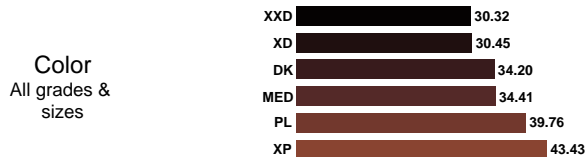

Color
All grades &
sizes

Clarity
All grades
& sizes

AUCTION REPORT

MAY 2018

Price breakdown US\$

SILVERBLUE MINK MALE	Size	Grades	NAPS				
			1X XSN	1 SN	2 SMN	3 MN	4 LN
Offered Sales % Top	4,209 93% 54.00	6X0 Gold Silver Bronze Nap Average VSA VSB	- 53.03 - 53.03 - -	52.00 50.44 46.00 49.69 49.00 -	- 46.91 - 46.91 44.40 -	- - - - - -	- - - - - -
Offered Sales % Top	17,594 53% 51.00	5X0 Gold Silver Bronze Nap Average VSA VSB	50.00 48.99 47.00 49.15 - -	49.90 49.25 - 49.74 46.48 -	45.33 43.61 41.00 44.08 - -	- - - - - -	- - 42.00 42.00 - 38.00
Offered Sales % Top	41,078 86% 46.00	4X0 Gold Silver Bronze Nap Average VSA VSB	45.43 42.79 42.30 43.86 - -	42.88 41.11 38.62 41.44 39.83 -	40.07 38.26 36.51 38.62 38.59 -	38.31 - - 38.31 37.00 -	- 36.29 34.00 35.28 - 33.38
Offered Sales % Top	50,359 65% 200.00	000 Gold Silver Bronze Nap Average VSA VSB	39.91 35.99 33.74 36.12 - -	37.25 34.56 - 35.40 33.58 -	35.02 33.46 31.44 33.59 31.79 -	34.00 32.62 - 32.71 - -	- - 31.00 31.00 - 29.00
Offered Sales % Top	29,793 76% 34.00	00 Gold Silver Bronze Nap Average VSA VSB	33.00 31.33 28.39 31.04 - -	31.77 28.35 27.00 29.86 30.00 -	29.50 27.77 24.30 27.42 24.98 -	25.11 23.86 - 24.26 24.37 -	25.42 23.65 23.68 24.10 - 22.68
Offered Sales % Top	13,400 86% 27.00	0 Gold Silver Bronze Nap Average VSA VSB	- 24.00 - 24.00 - -	26.07 23.43 - 24.52 22.37 -	- 22.48 20.00 22.11 19.66 -	20.00 19.88 - 19.92 19.50 -	20.00 19.75 19.31 19.60 - 19.50
Offered Sales % Top	156,433 74% 200.00	All Sizes Offered Sales % Nap Average	13,247 83% 41.59	78,589 75% 37.80	35,015 72% 33.05	17,386 64% 26.34	12,196 80% 26.87