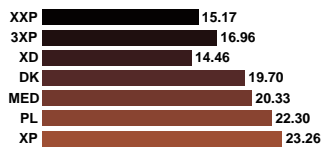

Price breakdown EU (rate 0.848)

PASTEL MINK FEMALE	Size	Grades	NAPS					
			1X XSN	1 SN	2 SMN	3 MN	4 LN	
Offered Sales % Top	6,470 82% 35.62	00	Gold Silver Bronze Nap Average VSA VSB	25.44 23.74 - 24.67 - -	31.67 26.06 - 30.35 - -	24.78 20.39 - 21.79 23.16 -	18.66 16.11 - 16.69 - -	- - - - - -
Offered Sales % Top	37,702 78% 38.16	0	Gold Silver Bronze Nap Average VSA VSB	23.74 20.91 - 22.34 - -	28.18 21.24 - 26.40 - -	22.57 19.90 - 21.73 20.56 -	16.10 - - 16.10 - -	- - - - - -
Offered Sales % Top	35,806 52% 31.38	1	Gold Silver Bronze Nap Average VSA VSB	20.35 18.67 - 19.46 - -	24.26 18.33 - 22.83 - -	18.72 17.86 - 18.56 17.65 -	14.54 15.26 - 14.75 - -	- - - - - -
Offered Sales % Top	31,241 40% 24.59	2	Gold Silver Bronze Nap Average VSA VSB	- - - - - -	20.36 16.11 - 20.20 - -	14.69 12.43 - 14.50 - -	12.72 - - 12.72 - -	11.02 - - 11.02 - -
Offered Sales % Top	2,111 73% 11.02	3	Gold Silver Bronze Nap Average VSA VSB	- - - - - -	10.60 11.02 - 10.88 - -	10.60 - - 10.60 - -	10.18 - - 10.18 - -	11.02 - - 11.02 - -
Offered Sales % Top	113,330 61% 38.16	All Sizes	Offered Sales % Nap Average	3,401 76% 21.56	44,192 72% 24.55	51,931 57% 19.20	10,878 26% 14.07	2,928 24% 11.02

Color
All grades &
sizes