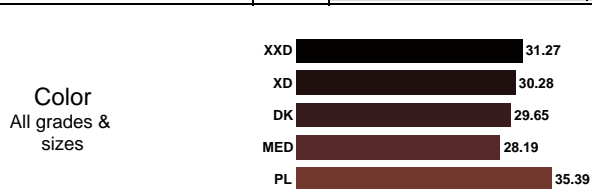

MAHOGANY MINK MALE	Size	Grades	NAPS				
			1X XSN	1 SN	2 SMN	3 MN	4 LN
Offered Sales % Top	3,733 100% 47.49	5X0 Gold Silver Bronze Nap Average VSA VSB	46.79 41.31 - 42.77 - -	44.65 40.99 40.70 42.99 - -	44.71 39.27 - 42.09 - -	44.10 39.01 - 40.95 - -	- - - - - -
Offered Sales % Top	22,369 100% 46.64	4X0 Gold Silver Bronze Nap Average VSA VSB	42.13 39.93 37.31 41.14 - -	41.50 37.31 34.77 40.56 34.57 -	39.71 35.66 31.38 37.32 33.92 -	41.55 35.93 - 37.79 - -	37.31 27.59 - 30.43 - -
Offered Sales % Top	82,941 85% 44.10	000 Gold Silver Bronze Nap Average VSA VSB	37.62 33.43 31.84 36.47 26.29 -	36.39 31.24 30.53 35.57 30.43 -	31.64 27.86 27.14 30.41 28.50 -	33.56 28.50 - 31.31 27.14 -	34.05 26.05 - 30.08 - -
Offered Sales % Top	108,462 78% 34.77	00 Gold Silver Bronze Nap Average VSA VSB	29.91 27.83 25.44 29.25 - -	28.75 26.00 - 28.39 25.73 -	25.96 23.24 21.20 25.74 22.34 -	25.68 23.18 - 24.98 22.05 -	26.29 20.78 - 23.78 - 20.71
Offered Sales % Top	33,158 82% 26.29	0 Gold Silver Bronze Nap Average VSA VSB	25.58 23.87 - 25.00 - -	23.86 21.85 - 23.39 21.44 -	20.35 19.91 17.81 20.12 18.66 -	18.64 18.82 - 18.71 17.81 -	18.39 17.51 15.26 17.53 - 17.55
Offered Sales % Top	7,251 62% 21.20	1 Gold Silver Bronze Nap Average VSA VSB	21.20 19.50 - 20.73 - -	19.38 17.87 - 18.97 - -	- 15.07 - 15.07 - -	- 14.64 12.72 14.30 15.69 -	- 14.42 - 14.42 - -
Offered Sales % Top	257,914 85% 47.49	All Sizes Offered Sales % Nap Average	25,388 93% 33.54	147,759 86% 31.31	57,121 66% 28.40	22,408 92% 26.04	5,238 82% 22.90