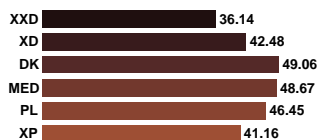

Price breakdown EU (rate 0.848)

BLUE IRIS MINK MALE	Size	Grades	NAPS				
			1X XSN	1 SN	2 SMN	3 MN	4 LN
Offered Sales % Top	249 100% 55.97	5X0 Gold Silver Bronze Nap Average VSA VSB	- - - - - -	55.48 - - 55.48 - -	49.18 - - 49.18 - -	- - - - - -	- - - - - -
Offered Sales % Top	4,389 99% 55.12	4X0 Gold Silver Bronze Nap Average VSA VSB	51.36 - - 51.36 - -	53.19 50.96 - 52.87 - -	51.32 41.55 - 50.72 - -	- - - - - -	- - - - - -
Offered Sales % Top	10,642 92% 53.42	000 Gold Silver Bronze Nap Average VSA VSB	48.81 - - 48.81 - -	51.21 48.82 - 50.89 - -	46.52 38.48 - 44.18 - -	35.62 - - 35.62 - -	- - - - - -
Offered Sales % Top	6,953 86% 47.49	00 Gold Silver Bronze Nap Average VSA VSB	42.54 - - 42.54 - -	44.92 42.52 - 44.46 - -	39.86 34.79 - 38.38 - -	33.92 - - 33.92 - -	- - - - - -
Offered Sales % Top	1,765 62% 39.86	0 Gold Silver Bronze Nap Average VSA VSB	- - - - - -	37.19 - - 37.19 - -	35.37 26.68 - 33.71 - -	- - - - - -	- - - - - -
Offered Sales % Top	23,998 90% 55.97	All Sizes Offered Sales % Nap Average	1,104 94% 47.13	12,775 100% 50.21	8,737 85% 41.10	1,382 19% 34.57	- - -

Color
All grades &
sizes