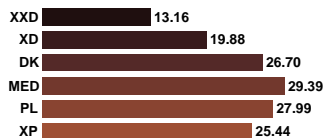

Price breakdown EU (rate 0.848)

BLUE IRIS MINK FEMALE	Size	Grades	NAPS					
			1X XSN	1 SN	2 SMN	3 MN	4 LN	
Offered Sales % Top	972 69% 35.62	00	Gold Silver Bronze Nap Average VSA VSB	- - - - - -	- 25.44 - 25.44 - -	35.17 - - 35.17 - -	- - - - - -	- - - - - -
Offered Sales % Top	9,308 62% 32.22	0	Gold Silver Bronze Nap Average VSA VSB	26.29 - - 26.29 - -	31.11 23.31 - 30.07 - -	29.13 22.05 - 26.26 - -	- - - - - -	- - - - - -
Offered Sales % Top	19,386 61% 34.77	1	Gold Silver Bronze Nap Average VSA VSB	- - - - - -	32.33 20.48 - 30.86 - -	30.74 20.03 - 28.66 - -	19.14 - - 19.14 - -	- - - - - -
Offered Sales % Top	8,341 39% 29.68	2	Gold Silver Bronze Nap Average VSA VSB	- - - - - -	28.05 18.66 - 26.76 - -	24.97 16.11 - 20.70 - -	15.68 - - 15.68 - -	- - - - - -
Offered Sales % Top	1,736 100% 16.11	3	Gold Silver Bronze Nap Average VSA VSB	- - - - - -	- - - - - -	14.26 13.57 - 14.07 - -	11.87 - - 11.87 - -	- - - - - -
Offered Sales % Top	39,743 58% 35.62	All Sizes	Offered Sales % Nap Average	463 19% 26.29	13,894 92% 30.24	18,636 39% 24.68	6,750 46% 16.92	- - -

Color
All grades & sizes