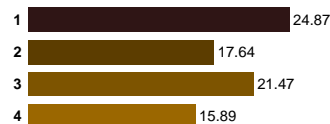

Clarity
All grades
& sizes