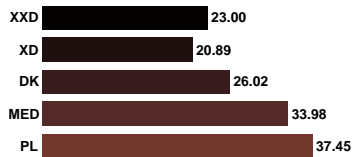

Color
All grades &
sizes

Clarity
All grades
& sizes

AUCTION REPORT

MAY 2018

Price breakdown EU (rate 0.848)

SAPPHIRE MINK FEMALE	Size	Grades	NAPS					
			1X XSN	1 SN	2 SMN	3 MN	4 LN	
Offered Sales % Top	86 0% 0.00	00	Gold Silver Bronze Nap Average VSA VSB	- - - - - -	- - - - - -	- - - - - -	- - - - - -	- - - - - -
Offered Sales % Top	6,060 61% 38.16	0	Gold Silver Bronze Nap Average VSA VSB	- - - - - -	36.30 26.76 - 34.79 - -	- - - - - -	- - - - - -	- - - - - -
Offered Sales % Top	7,471 86% 39.01	1	Gold Silver Bronze Nap Average VSA VSB	23.74 - - 23.74 - -	35.07 21.82 - 31.59 - -	22.90 16.84 - 19.59 - -	16.96 - - 16.96 - -	- - - - - -
Offered Sales % Top	3,001 72% 28.83	2	Gold Silver Bronze Nap Average VSA VSB	- - - - - -	27.66 16.11 - 21.95 - -	17.81 15.24 - 16.05 - -	15.77 - - 15.77 - -	- - - - - -
Offered Sales % Top	420 60% 12.30	3	Gold Silver Bronze Nap Average VSA VSB	- - - - - -	- - - - - -	- 12.17 - 12.17 - -	- - - - - -	- - - - - -
Offered Sales % Top	17,038 74% 39.01	All Sizes	Offered Sales % Nap Average	435 50% 23.74	12,692 81% 31.42	3,020 65% 17.53	891 36% 16.11	- - -

Color
All grades &
sizes

Clarity
All grades
& sizes