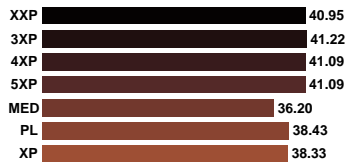

Price breakdown US$

PEARL MINK MALE	Size	Grades	NAPS				
			1X XSN	1 SN	2 SMN	3 MN	4 LN
Offered Sales % Top	8,775 99% 55.00	4X0 Gold Silver Bronze Nap Average VSA VSB	55.00 53.00 - 53.86 - -	53.70 51.61 - 52.28 50.00 -	47.37 49.14 - 48.18 - -	- - - - - -	- - - - - -
Offered Sales % Top	25,274 66% 49.00	000 Gold Silver Bronze Nap Average VSA VSB	47.92 46.31 - 47.01 46.00 -	47.08 - - 47.08 - -	42.69 42.18 - 42.46 39.78 -	- 42.00 - 42.00 38.00 -	- - - - - -
Offered Sales % Top	26,428 68% 42.00	00 Gold Silver Bronze Nap Average VSA VSB	38.66 38.10 - 38.41 - -	38.01 37.00 - 37.87 36.00 -	37.35 35.26 - 36.33 34.81 -	- 35.03 - 35.03 - -	- - - - - -
Offered Sales % Top	17,523 85% 34.00	0 Gold Silver Bronze Nap Average VSA VSB	32.00 31.00 - 31.78 - -	30.87 29.60 - 30.18 29.00 -	30.30 28.61 - 29.51 28.25 -	29.48 28.65 - 28.99 - -	- - - - - -
Offered Sales % Top	78,000 74% 55.00	All Sizes Offered Sales % Nap Average	10,901 99% 43.64	36,828 58% 40.90	27,075 90% 36.90	2,105 70% 34.28	1,091 0% -

Color
All grades &
sizes