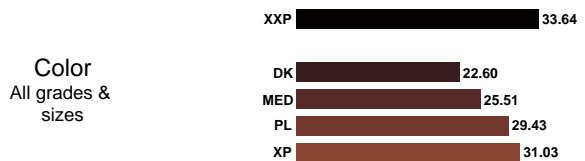

AUCTION REPORT

FEBRUARY 2018

Price breakdown US$

PASTEL MINK FEMALE	Size	Grades	NAPS					
			1X XSN	1 SN	2 SMN	3 MN	4 LN	
Offered Sales % Top	2,736 100% 48.00	00	Gold	-	41.41	33.65	28.00	-
			Silver	-	34.84	31.00	-	-
			Bronze	-	-	-	-	-
			Nap Average	-	39.21	33.25	28.00	-
			VSA	-	-	-	-	-
			VSB	-	-	-	-	-
Offered Sales % Top	26,733 76% 49.00	0	Gold	32.23	40.59	29.41	25.31	22.00
			Silver	-	29.89	26.77	24.10	-
			Bronze	-	-	-	-	-
			Nap Average	32.23	39.14	28.62	24.89	22.00
			VSA	-	-	-	-	-
			VSB	-	-	-	-	-
Offered Sales % Top	66,670 86% 39.00	1	Gold	28.07	33.52	29.45	21.94	19.67
			Silver	-	26.11	24.63	21.73	19.00
			Bronze	-	-	-	-	-
			Nap Average	28.07	32.43	28.39	21.89	19.62
			VSA	-	-	-	-	-
			VSB	-	-	-	-	-
Offered Sales % Top	42,470 47% 31.00	2	Gold	22.00	26.97	21.20	18.50	16.17
			Silver	-	21.84	18.61	17.18	15.50
			Bronze	-	-	-	-	-
			Nap Average	22.00	24.53	20.43	18.18	16.11
			VSA	-	-	-	-	-
			VSB	-	-	-	-	-
Offered Sales % Top	4,470 77% 22.00	3	Gold	-	19.18	17.00	14.61	14.00
			Silver	-	-	16.00	14.00	-
			Bronze	-	-	-	-	-
			Nap Average	-	19.18	16.83	14.51	14.00
			VSA	-	-	-	-	-
			VSB	-	-	-	-	-
Offered Sales % Top	143,079 73% 49.00	All Sizes	Offered	3,577	53,357	50,510	25,859	9,776
			Sales %	98%	74%	65%	83%	70%
			Nap Average	27.27	33.65	26.60	20.67	18.13