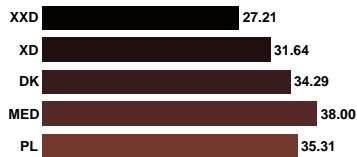

AUCTION REPORT

FEBRUARY 2018

Price breakdown US\$

| BLUE IRIS MINK FEMALE | Size | Grades | NAPS | | | | | |
|---------------------------|------------------------|--------------|---|----------------------------|--|--|------------------------------------|----------------------------|
| | | | 1X XSN | 1 SN | 2 SMN | 3 MN | 4 LN | |
| Offered Sales % Top | 365 100% 44.00 | 00 | Gold Silver Bronze Nap Average VSA VSB | - - - - - - | - - - - - - | 43.45 - - 43.45 - - | - - - - - - | - - - - - - |
| Offered Sales % Top | 4,761 78% 46.00 | 0 | Gold Silver Bronze Nap Average VSA VSB | - - - - - - | 38.20 35.00 - 36.24 - - | 39.98 31.00 - 38.81 - - | - - - - - - | - - - - - - |
| Offered Sales % Top | 16,188 69% 46.00 | 1 | Gold Silver Bronze Nap Average VSA VSB | - - - - - - | 42.00 - - 42.00 - - | 37.97 27.88 - 37.29 - - | 28.00 - - 28.00 - - | - - - - - - |
| Offered Sales % Top | 15,013 67% 39.00 | 2 | Gold Silver Bronze Nap Average VSA VSB | - - - - - - | - - - - - - | 30.94 22.61 - 29.87 - - | 22.63 - - 22.63 - - | - - - - - - |
| Offered Sales % Top | 2,550 41% 25.00 | 3 | Gold Silver Bronze Nap Average VSA VSB | - - - - - - | - - - - - - | 22.72 - - 22.72 - - | 19.00 - - 19.00 - - | - - - - - - |
| Offered Sales % Top | 38,877 68% 46.00 | All Sizes | Offered Sales % Nap Average | - - - | 2,498 100% 38.79 | 30,184 75% 33.90 | 6,195 20% 23.95 | - - - |

Color
All grades &
sizes

Clarity
All grades
& sizes