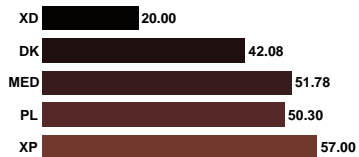

Price breakdown US$

LAVENDER MINK FEMALE	Size	Grades	NAPS					
			1X XSN	1 SN	2 SMN	3 MN	4 LN	
Offered Sales % Top	1,278 66% 58.00	0	Gold Silver Bronze Nap Average VSA VSB	- - - - - -	54.39 - - 54.39 - -	35.00 - - 35.00 - -	- - - - - -	- - - - - -
Offered Sales % Top	4,800 70% 60.00	1	Gold Silver Bronze Nap Average VSA VSB	52.00 - - 52.00 - -	55.55 39.00 - 54.39 - -	39.34 - - 39.34 - -	- - - - - -	- - - - - -
Offered Sales % Top	3,374 61% 55.00	2	Gold Silver Bronze Nap Average VSA VSB	- - - - - -	46.21 23.26 - 44.00 - -	34.00 - - 34.00 - -	- - - - - -	- - - - - -
Offered Sales % Top	403 24% 29.00	3	Gold Silver Bronze Nap Average VSA VSB	- - - - - -	29.00 - - 29.00 - -	- - - - - -	- - - - - -	- - - - - -
Offered Sales % Top	9,855 64% 60.00	All Sizes	Offered Sales % Nap Average	200 56% 52.00	7,092 74% 50.06	2,563 38% 38.28	- - -	- - -

Color
All grades & sizes