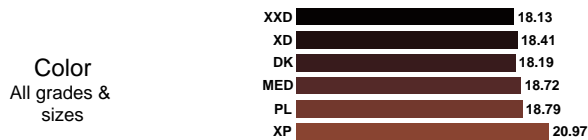

AUCTION REPORT

FEBRUARY 2018

Price breakdown EU (rate 0.818)

DEMI BROWN MINK FEMALE	Size	Grades	NAPS					
			1X XSN	1 SN	2 SMN	3 MN	4 LN	
Offered Sales % Top	1,528 100% 29.45	00	Gold Silver Bronze Nap Average VSA VSB	29.45 - - 29.45 - -	27.07 25.36 - 26.86 26.18 -	- - - - - -	22.90 20.45 - 21.61 - -	- - - - - -
Offered Sales % Top	97,207 93% 26.99	0	Gold Silver Bronze Nap Average VSA VSB	25.89 24.12 - 25.25 24.25 -	23.50 22.19 - 23.00 21.59 -	20.42 20.21 - 20.31 18.96 -	18.81 19.08 - 19.00 18.00 -	20.45 19.02 - 19.56 - 16.53
Offered Sales % Top	155,749 94% 23.72	1	Gold Silver Bronze Nap Average VSA VSB	21.63 20.39 - 21.26 20.07 -	20.18 18.54 - 19.58 18.39 -	18.16 16.98 - 17.60 15.99 -	16.97 16.14 - 16.43 14.76 -	16.05 15.70 - 15.83 14.72 13.96
Offered Sales % Top	95,027 64% 18.00	2	Gold Silver Bronze Nap Average VSA VSB	17.46 16.25 - 17.19 - -	16.59 15.54 - 15.96 15.73 -	15.20 13.68 - 14.17 13.49 -	13.91 12.88 - 12.98 12.65 -	13.22 12.56 - 12.90 12.33 11.45
Offered Sales % Top	1,680 100% 15.54	3	Gold Silver Bronze Nap Average VSA VSB	- - - - - -	15.34 - - 15.34 - -	13.43 - - 13.43 - -	12.27 11.04 - 11.43 - -	11.19 10.22 - 10.97 - -
Offered Sales % Top	351,191 85% 29.45	All Sizes	Offered Sales % Nap Average	32,278 95% 22.92	136,943 88% 20.33	71,136 85% 17.00	67,675 78% 15.46	43,159 79% 14.34