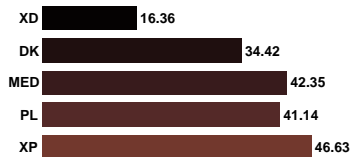

Color All grades & sizes