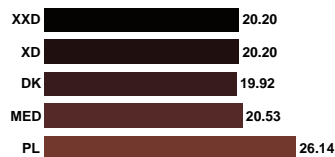

Price breakdown EU (rate 0.818)

MAHOGANY MINK FEMALE	Size	Grades	NAPS					
			1X XSN	1 SN	2 SMN	3 MN	4 LN	
Offered Sales % Top	2,658 100% 31.90	00	Gold	31.34	30.67	22.90	-	-
			Silver	-	27.81	-	-	-
			Bronze	-	-	-	-	-
			Nap Average	31.34	30.24	22.90	-	-
			VSA	-	-	-	-	-
			VSB	-	-	-	-	-
Offered Sales % Top	46,708 96% 30.27	0	Gold	27.59	28.44	21.99	20.07	18.34
			Silver	26.55	24.89	19.96	-	-
			Bronze	-	-	-	-	-
			Nap Average	27.49	27.42	21.21	20.07	18.34
			VSA	-	-	-	-	-
			VSB	-	-	-	-	-
Offered Sales % Top	117,536 89% 163.60	1	Gold	22.84	24.12	19.12	16.36	15.54
			Silver	21.50	20.94	16.65	-	14.87
			Bronze	-	-	-	-	-
			Nap Average	22.49	23.46	18.40	16.36	15.29
			VSA	-	-	-	-	-
			VSB	-	-	-	-	-
Offered Sales % Top	126,913 54% 20.45	2	Gold	18.42	18.71	15.33	-	13.91
			Silver	17.83	16.97	13.84	-	12.27
			Bronze	-	-	-	-	-
			Nap Average	18.30	18.41	14.93	-	12.82
			VSA	-	-	-	-	-
			VSB	-	-	-	-	-
Offered Sales % Top	38,461 57% 18.00	3	Gold	15.68	15.61	12.89	-	11.45
			Silver	-	13.32	12.31	11.11	-
			Bronze	-	-	-	-	-
			Nap Average	15.68	15.30	12.77	11.11	11.45
			VSA	-	-	-	-	-
			VSB	-	-	-	-	-
Offered Sales % Top	332,276 73% 163.60	All Sizes	Offered	25,412	128,583	86,206	58,322	33,753
			Sales %	100%	97%	83%	18%	29%
			Nap Average	23.20	22.37	16.71	16.01	14.77

Color
All grades & sizes