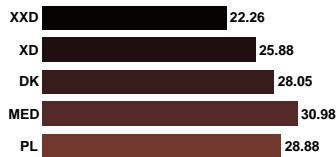

AUCTION REPORT

FEBRUARY 2018

Price breakdown EU (rate 0.818)

BLUE IRIS MINK FEMALE	Size	Grades	NAPS					
			1X XSN	1 SN	2 SMN	3 MN	4 LN	
Offered Sales % Top	248 100% 35.99	00	Gold Silver Bronze Nap Average VSA VSB	- - - - - -	- - - - - -	35.71 - - 35.71 - -	- - - - - -	- - - - - -
Offered Sales % Top	4,761 78% 37.63	0	Gold Silver Bronze Nap Average VSA VSB	- - - - - -	31.25 28.63 - 29.65 - -	32.71 25.36 - 31.75 - -	- - - - - -	- - - - - -
Offered Sales % Top	16,188 69% 37.63	1	Gold Silver Bronze Nap Average VSA VSB	- - - - - -	34.36 - - 34.36 - -	31.06 22.80 - 30.50 - -	22.90 - - 22.90 - -	- - - - - -
Offered Sales % Top	15,013 67% 31.90	2	Gold Silver Bronze Nap Average VSA VSB	- - - - - -	- - - - - -	25.31 18.50 - 24.44 - -	18.51 - - 18.51 - -	- - - - - -
Offered Sales % Top	2,550 41% 20.45	3	Gold Silver Bronze Nap Average VSA VSB	- - - - - -	- - - - - -	18.58 - - 18.58 - -	15.54 - - 15.54 - -	- - - - - -
Offered Sales % Top	38,760 68% 37.63	All Sizes	Offered Sales % Nap Average	- - -	2,498 100% 31.73	30,067 75% 27.69	6,195 20% 19.59	- - -

Color
All grades & sizes

Clarity
All grades & sizes