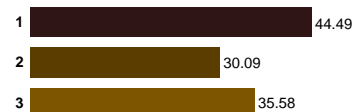

Clarity All grades & sizes