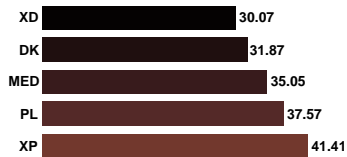

Color All grades & sizes