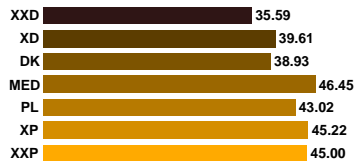

Colour

All grades & sizes