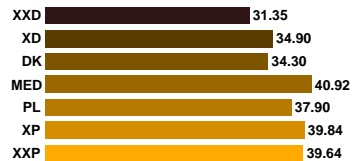

Colour

All grades & sizes