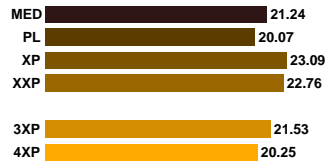

Colour
All grades & sizes