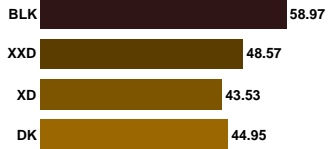

Colour
All grades & sizes